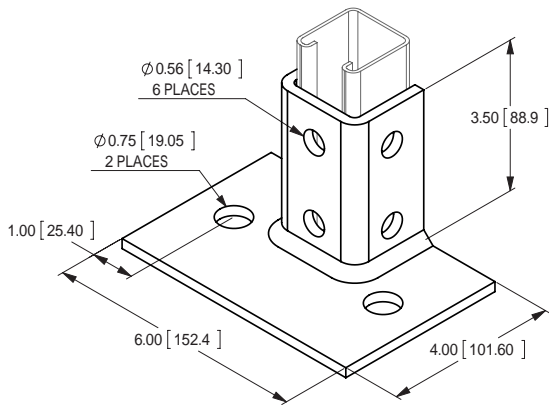

FIGURE 7850 - Single Channel 2-Hole Base

Square Mounted 3-1/2"
Catalog Number: FNW7850Z

FIGURE 7853 - Single Channel 4-Hole Base (Tall)

Square Mounted 3-1/2"
Catalog Number: FNW7853Z
FNW7853G
FNW7853S

FIGURE 7851 - Single Channel 2-Hole Flush Base

Square Mounted Flush 3-1/2"
Catalog Number: FNW7851Z

FIGURE 7855 - Single Channel 4-Hole Base (Short)

Square Mounted 1-5/8"
Catalog Number: FNW7855Z

FIGURE 7852 - Single Channel 4-Hole Standard

Square Mounted 3-1/2"
Catalog Number: FNW7852Z
FNW7852S