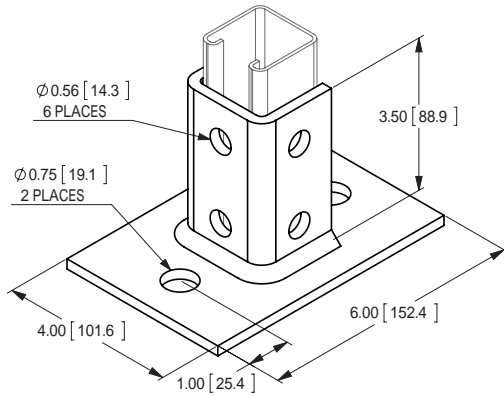

FIGURE 7850 - Single Channel 2-Hole Base

Square Mounted 3-1/2"
Catalog Number: FNW7850Z

FIGURE 7853 - Single Channel 4-Hole Base (Tall)

Square Mounted 3-1/2"
Catalog Number: FNW7853Z
FNW7853G
FNW7853S

FIGURE 7851 - Single Channel 2-Hole Flush Base

Square Mounted Flush 3-1/2"
Catalog Number: FNW7851Z

FIGURE 7855 - Single Channel 4-Hole Base (Short)

Square Mounted 1-5/8"
Catalog Number: FNW7855Z

FIGURE 7852 - Single Channel 4-Hole Standard

Square Mounted 3-1/2"
Catalog Number: FNW7852Z
FNW7852S