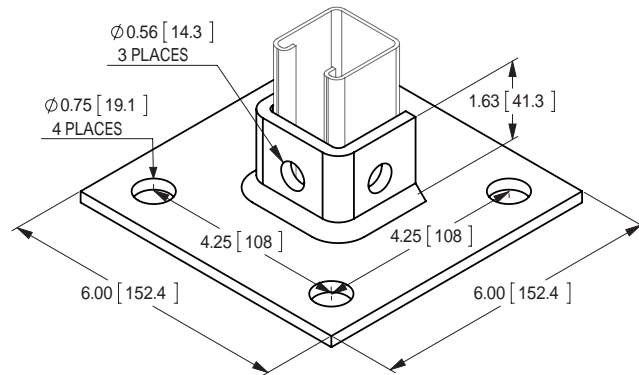

FIGURE 7850 - Single Channel 2-Hole Base

Square Mounted 3-1/2"
Catalog Number: FNW7850Z

FIGURE 7853 - Single Channel 4-Hole Base (Tall)

Square Mounted 3-1/2"
Catalog Number: FNW7853Z
FNW7853G
FNW7853S

FIGURE 7851 - Single Channel 2-Hole Flush Base

Square Mounted Flush 3-1/2"
Catalog Number: FNW7851Z

FIGURE 7855 - Single Channel 4-Hole Base (Short)

Square Mounted 1-5/8"
Catalog Number: FNW7855Z

FIGURE 7852 - Single Channel 4-Hole Standard

Square Mounted 3-1/2"
Catalog Number: FNW7852Z
FNW7852S