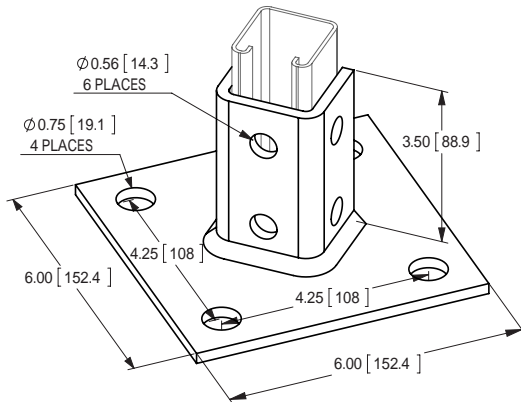

FIGURE 7850 - Single Channel 2-Hole Base

Square Mounted 3-1/2"
Catalog Number: FNW7850Z

FIGURE 7853 - Single Channel 4-Hole Base (Tall)

Square Mounted 3-1/2"
Catalog Number: FNW7853Z
FNW7853G
FNW7853S

FIGURE 7851 - Single Channel 2-Hole Flush Base

Square Mounted Flush 3-1/2"
Catalog Number: FNW7851Z

FIGURE 7855 - Single Channel 4-Hole Base (Short)

Square Mounted 1-5/8"
Catalog Number: FNW7855Z

FIGURE 7852 - Single Channel 4-Hole Standard

Square Mounted 3-1/2"
Catalog Number: FNW7852Z
FNW7852S