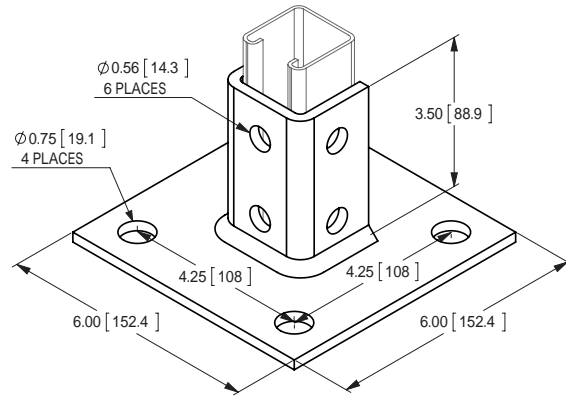

FIGURE 7850 - Single Channel 2-Hole Base

Square Mounted 3-1/2"
Catalog Number: FNW7850Z

FIGURE 7853 - Single Channel 4-Hole Base (Tall)

Square Mounted 3-1/2"
Catalog Number: FNW7853Z
FNW7853G
FNW7853S

FIGURE 7851 - Single Channel 2-Hole Flush Base

Square Mounted Flush 3-1/2"
Catalog Number: FNW7851Z

FIGURE 7855 - Single Channel 4-Hole Base (Short)

Square Mounted 1-5/8"
Catalog Number: FNW7855Z

FIGURE 7852 - Single Channel 4-Hole Standard

Square Mounted 3-1/2"
Catalog Number: FNW7852Z
FNW7852S