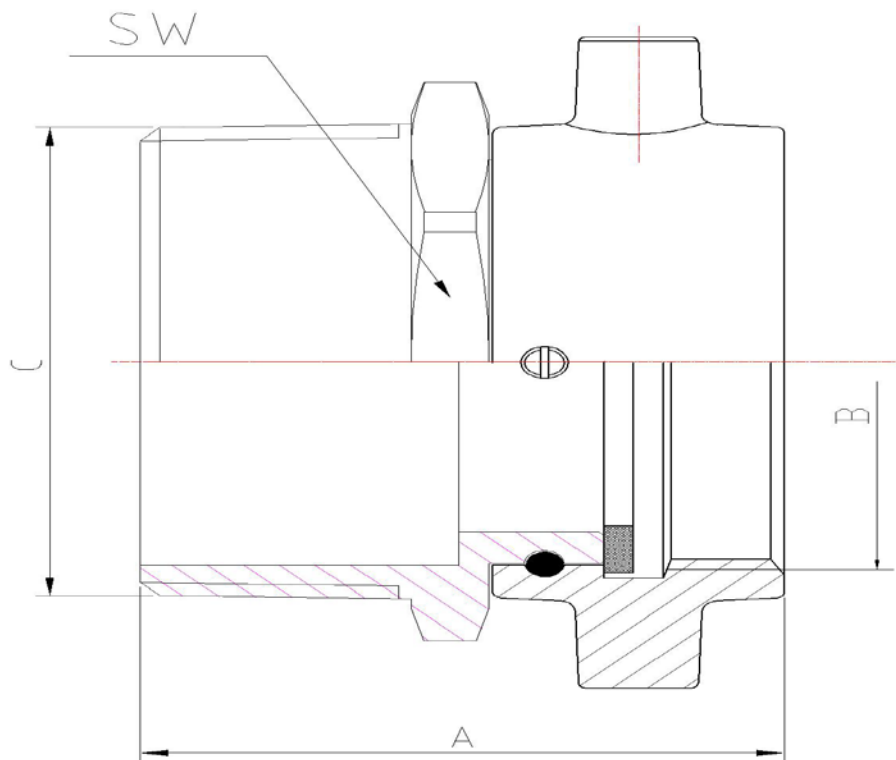

Brass Male Swivel Adapter

Materials: **Brass C38500 Modi.**

Dimensions (inch):

	FNW9304JJ	FNW9304LK	FNW9304LL	FNW9304LM	
A	2.24	2.94	3.00	3.18	
B	1-1/2"FNST	2-1/2"FNST	2-1/2"FNST	2-1/2"FNST	
C	1-1/2"MNPT	2"MNPT	2-1/2"MNPT	3"MNPT	
SW	2.01	3.19	3.15	3.66	
Washer	V	V	V	V	

Tolerance: Cast Dim.: +/- 0.03"

Machining Dim.: +/-0.02"

FUKU ACCURATE INDUSTRIES CO., LTD.